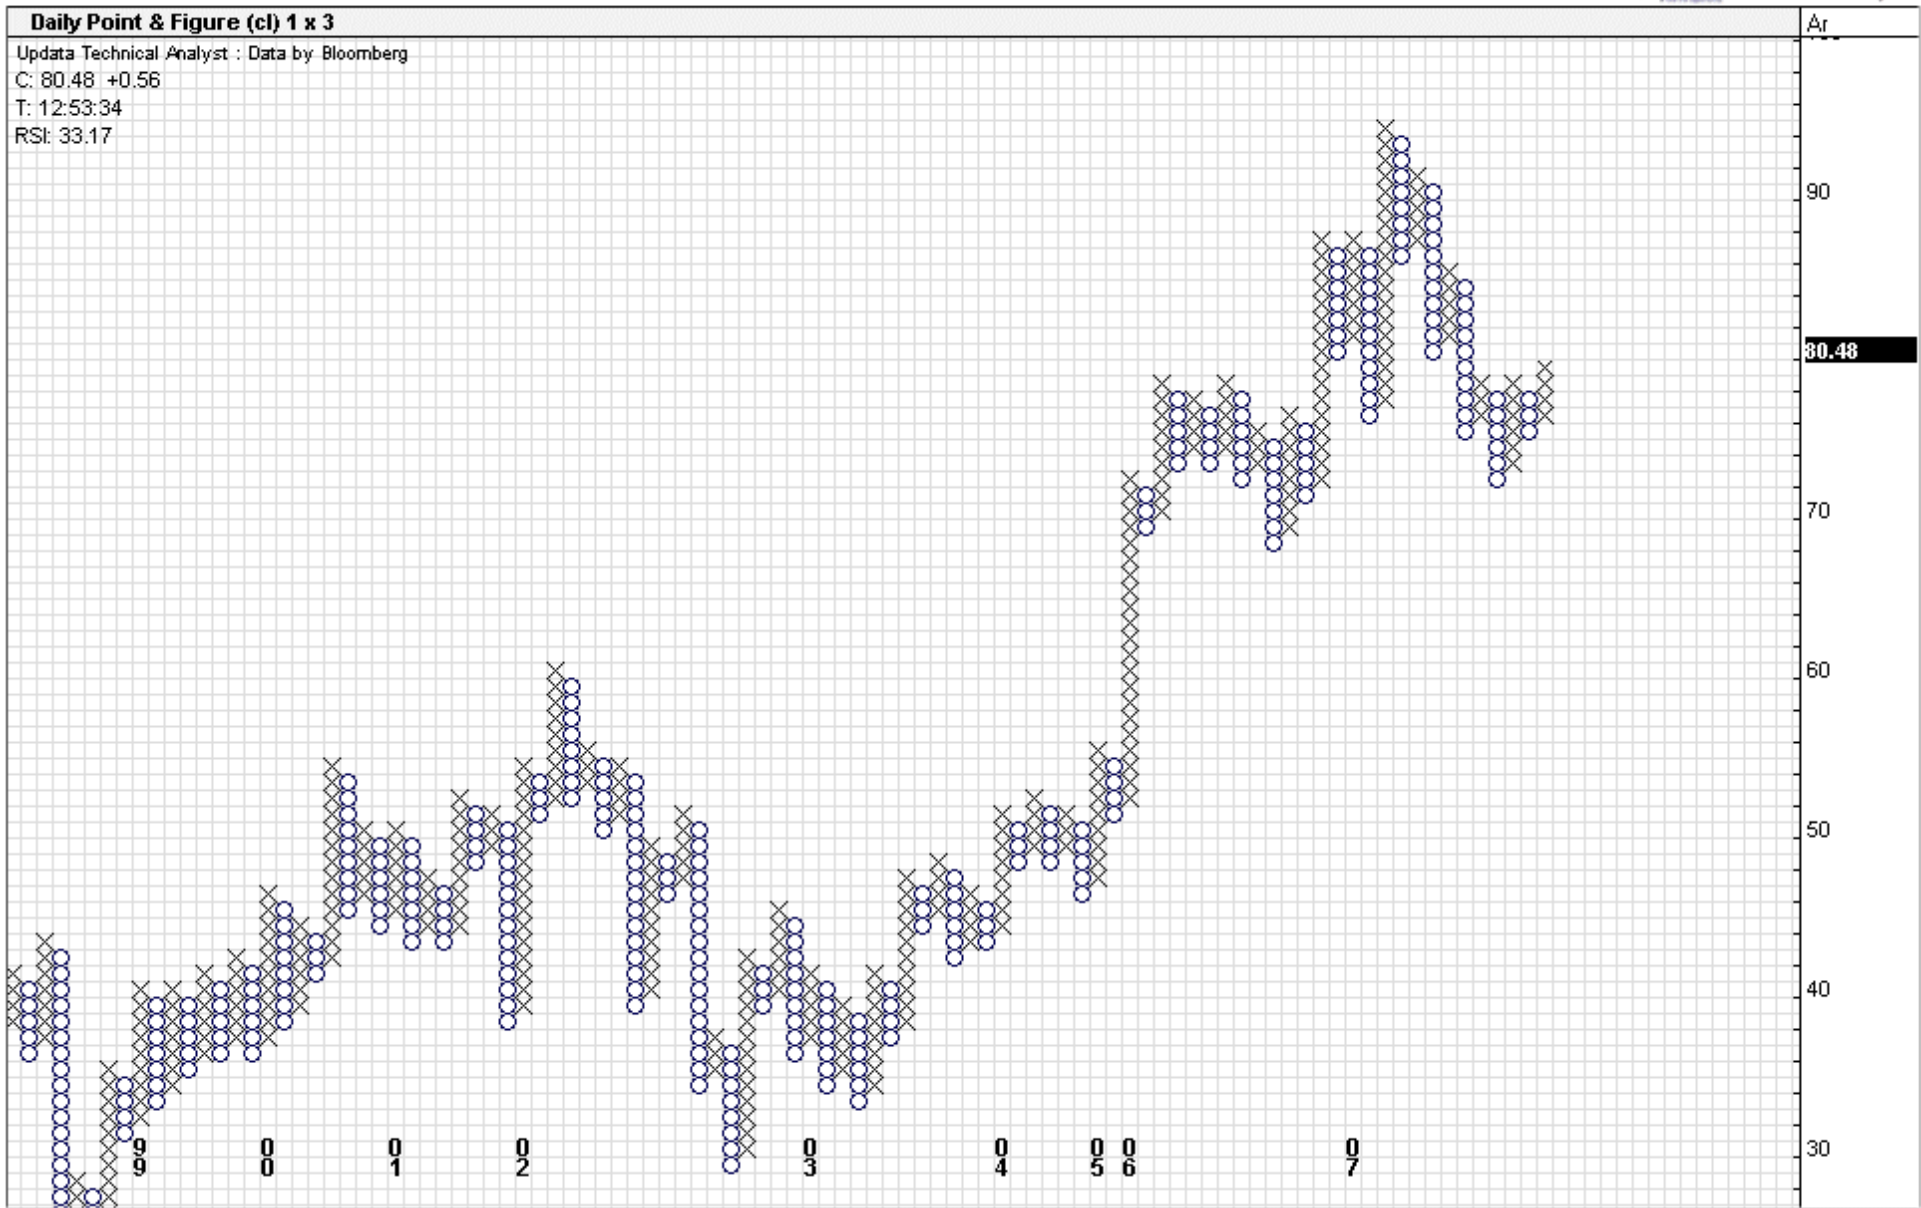

STA Intensive Diploma Course - Point & Figure Exercise

STA Intensive Diploma Course - Point & Figure Exercise

You have been asked to give a recommendation on this security. Analyse the chart using Point and Figure tools:

- 1) Patterns
- 2) Targets
- 3) Trends

Highlight any significant points and give your recommendation